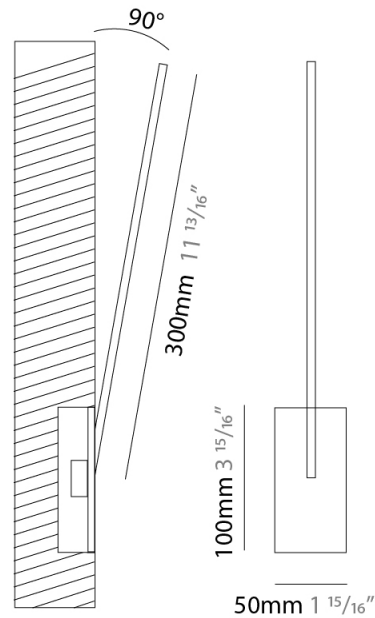

PROJECT	_____
TYPE	_____
SPECIFIER	_____
QUANTITY	_____
DATE	_____

SPILLO 1 ROD RECESSED

D46013- _____ - _____
base number   Color   Finish
                          Temperature   Options

1. To build a product code in our configurator select the specify button on the base model # product page
2. To build a manual product code on this datasheet choose from the options listed below in blue font and add the suffix to the base model #

GENERAL

Series: Spillo
Subseries: Spillo 1 Rod
Brand: Icone
Division: Design
Mounting Type: Recessed
Mounting Location: Wall
Subcategory: Ambient

PHYSICAL

Shape: Rectangle
Width (mm): 50
Width (in): 1 15/16
Height (mm): 300
Height (in): 11 13/16
Light Distribution: Adjustable
Fixture Finish: WHI / BLK / CHR / BGD
Fixture Material: Brass

ELECTRICAL

Lamp Type: LED
Total Output Wattage (W): 3.96
Dimming: 0-10V Dimming
Driver Included: No
Driver Location: Remote
Driver Type: Constant Voltage - 120 / 277Vac
Driver Class: Class 2
Input Voltage (V): 120 - 277
Output Voltage (V): 12
Upon Request: (Not included, see components) 0-10Vdc dimming / 277Vac

LED

Color Temperature (°K): 2700 / 3000
Nominal Lumen (lm): 330
CRI: >90 CRI
Lamp Life (hrs): 50000

OPTICAL

Adjustability: Tilt 120°

RATINGS AND CERTIFICATIONS

Certified By: Certified for North American Standards
IP rating: IP20