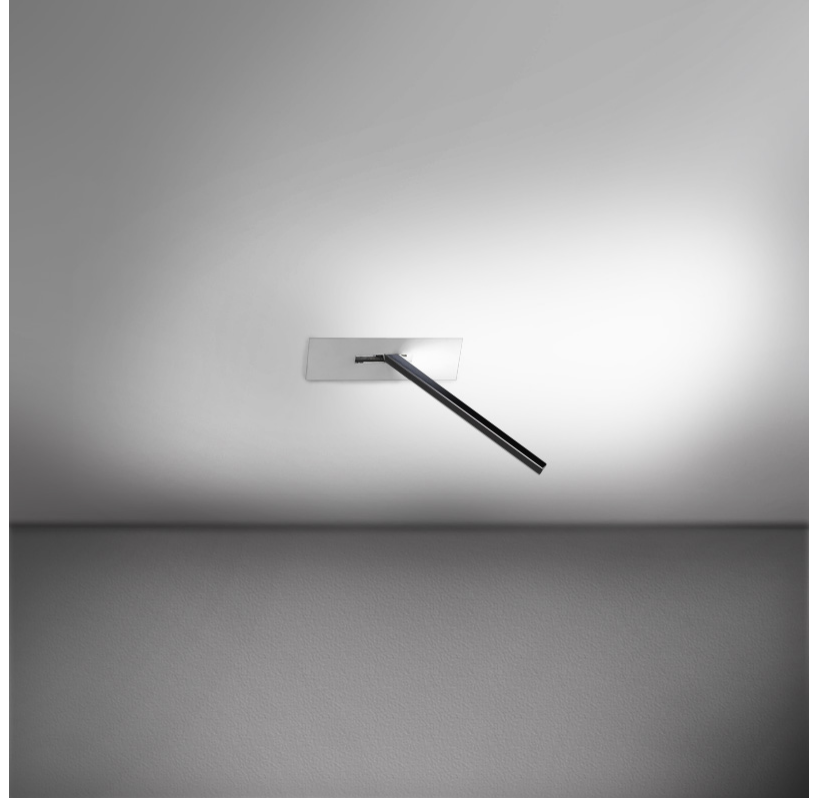

PROJECT	_____
TYPE	_____
SPECIFIER	_____
QUANTITY	_____
DATE	_____

SPILLO 1 ROD RECESSED

D46012- _____ - _____
base number   Color   Finish
                            Temperature   Options

1. To build a product code in our configurator select the specify button on the base model # product page
2. To build a manual product code on this datasheet choose from the options listed below in blue font and add the suffix to the base model #

GENERAL

Series: Spillo
Subseries: Spillo 1 Rod
Brand: Icone
Division: Design
Mounting Type: Recessed
Mounting Location: Wall
Subcategory: Ambient

PHYSICAL

Shape: Rectangle
Width (mm): 50
Width (in): 1 ¹⁵/₁₆
Height (mm): 200
Height (in): 7 ⁷/₈
Light Distribution: Adjustable
Fixture Finish: [WHI](#) / [BLK](#) / [CHR](#) / [BGD](#)
Fixture Material: Brass

ELECTRICAL

Lamp Type: LED
Total Output Wattage (W): 2.64
Dimming: 0-10V Dimming
Driver Included: No
Driver Location: Remote
Driver Type: Constant Voltage - 120 / 277Vac
Driver Class: Class 2
Input Voltage (V): 120 - 277
Output Voltage (V): 12
Upon Request: (Not included, see components) 0-10Vdc dimming / 277Vac

LED

Color Temperature (°K): [2700](#) / [3000](#)
Nominal Lumen (lm): 220
CRI: >90 CRI
Lamp Life (hrs): 50000

OPTICAL

Adjustability: Tilt 120°

RATINGS AND CERTIFICATIONS

Certified By: Certified for North American Standards
IP rating: IP20