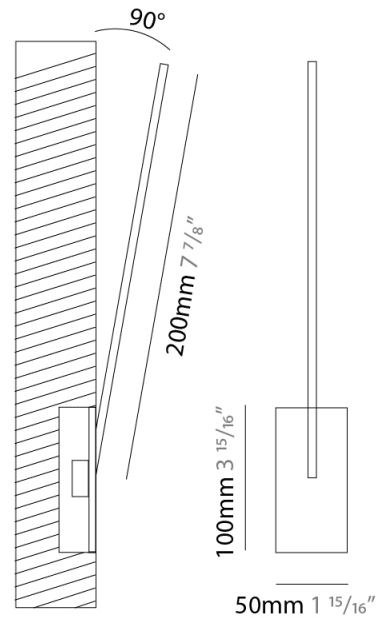

PROJECT	_____
TYPE	_____
SPECIFIER	_____
QUANTITY	_____
DATE	_____

SPILLO 1 ROD RECESSED

D46012- _____ - _____
base number   Color   Finish
                            Temperature   Options

1. To build a product code in our configurator select the specify button on the base model # product page
2. To build a manual product code on this datasheet choose from the options listed below in blue font and add the suffix to the base model #

GENERAL

Series: Spillo
Subseries: Spillo 1 Rod
Brand: Icone
Division: Design
Mounting Type: Recessed
Mounting Location: Wall
Subcategory: Ambient

PHYSICAL

Shape: Rectangle
Width (mm): 50
Width (in): 1 ¹⁵/₁₆
Height (mm): 200
Height (in): 7 ⁷/₈
Light Distribution: Adjustable
Fixture Finish: [WHI](#) / [BLK](#) / [CHR](#) / [BGD](#)
Fixture Material: Brass

ELECTRICAL

Lamp Type: LED
Total Output Wattage (W): 2.64
Dimming: 0-10V Dimming
Driver Included: No
Driver Location: Remote
Driver Type: Constant Voltage - 120 / 277Vac
Driver Class: Class 2
Input Voltage (V): 120 - 277
Output Voltage (V): 12
Upon Request: (Not included, see components) 0-10Vdc dimming / 277Vac

LED

Color Temperature (°K): [2700](#) / [3000](#)
Nominal Lumen (lm): 220
CRI: >90 CRI
Lamp Life (hrs): 50000

OPTICAL

Adjustability: Tilt 120°

RATINGS AND CERTIFICATIONS

Certified By: Certified for North American Standards
IP rating: IP20