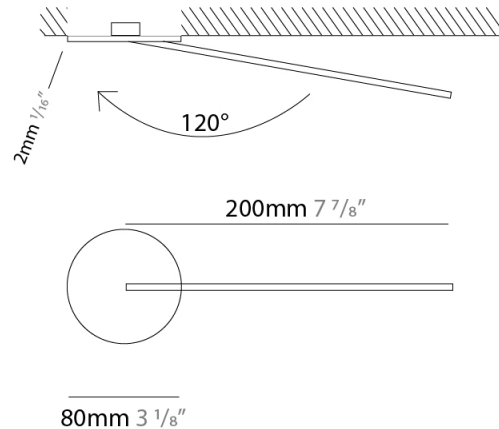

PROJECT	
TYPE	
SPECIFIER	
QUANTITY	
DATE	

SPILLO 1 ROD RECESSED

D46020- -
base number   Color   Finish
                         Temperature   Options

1. To build a product code in our configurator select the specify button on the base model # product page
2. To build a manual product code on this datasheet choose from the options listed below in blue font and add the suffix to the base model #

GENERAL

Series: Spillo
Subseries: Spillo 1 Rod
Brand: Icone
Division: Design
Mounting Type: Recessed
Mounting Location: Wall
Subcategory: Ambient

PHYSICAL

Shape: Rectangle
Width (mm): 50
Width (in): 1 ¹⁵/₁₆
Height (mm): 200
Height (in): 7 ⁷/₈
Light Distribution: Adjustable
Fixture Finish: WHI / BLK / CHR / BGD
Fixture Material: Brass

ELECTRICAL

Lamp Type: LED
Total Output Wattage (W): 2.64
Dimming: 0-10V Dimming
Driver Included: No
Driver Location: Remote
Driver Type: Constant Voltage - 120 / 277Vac
Driver Class: Class 2
Input Voltage (V): 120 - 277
Output Voltage (V): 12
Upon Request: (Not included, see components) 0-10Vdc dimming / 277Vac

LED

Color Temperature (°K): 2700 / 3000
Nominal Lumen (lm): 220
CRI: >90 CRI
Lamp Life (hrs): 50000

OPTICAL

Adjustability: Tilt 120°

RATINGS AND CERTIFICATIONS

Certified By: Certified for North American Standards
IP rating: IP20